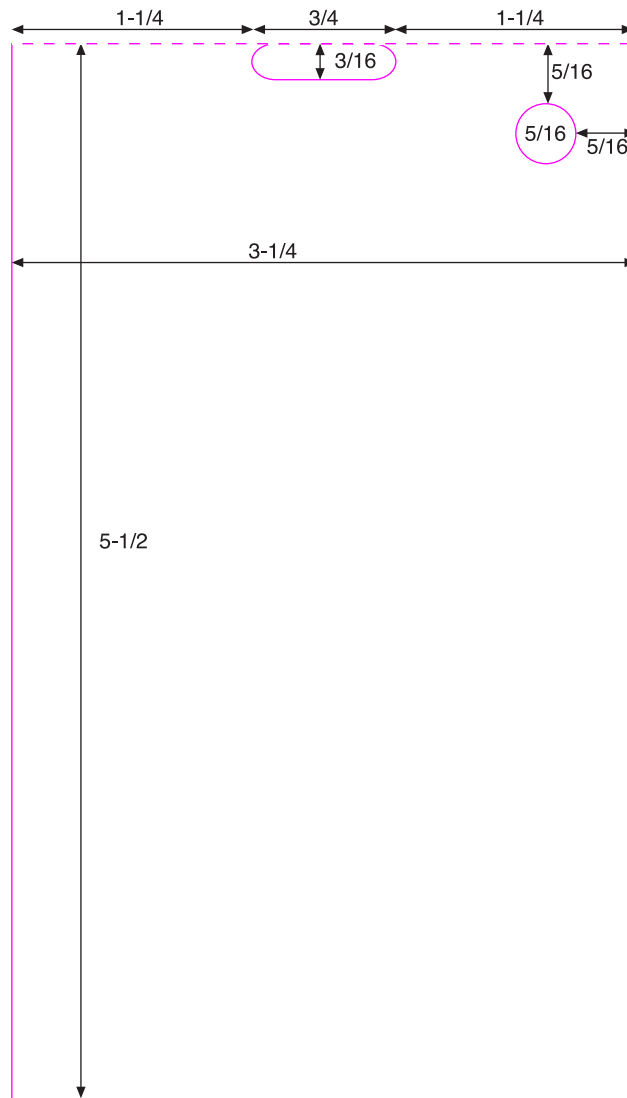

FACE DIE/SLIT

FACE PERF

BACK DIE/SLIT

BACK PERF

Job # 173155

Size 3.25 x 5.5  
roll label

Prints black - 185

Head Lead  
Face Out

Job # 173155

Size 3.25 x 5.5